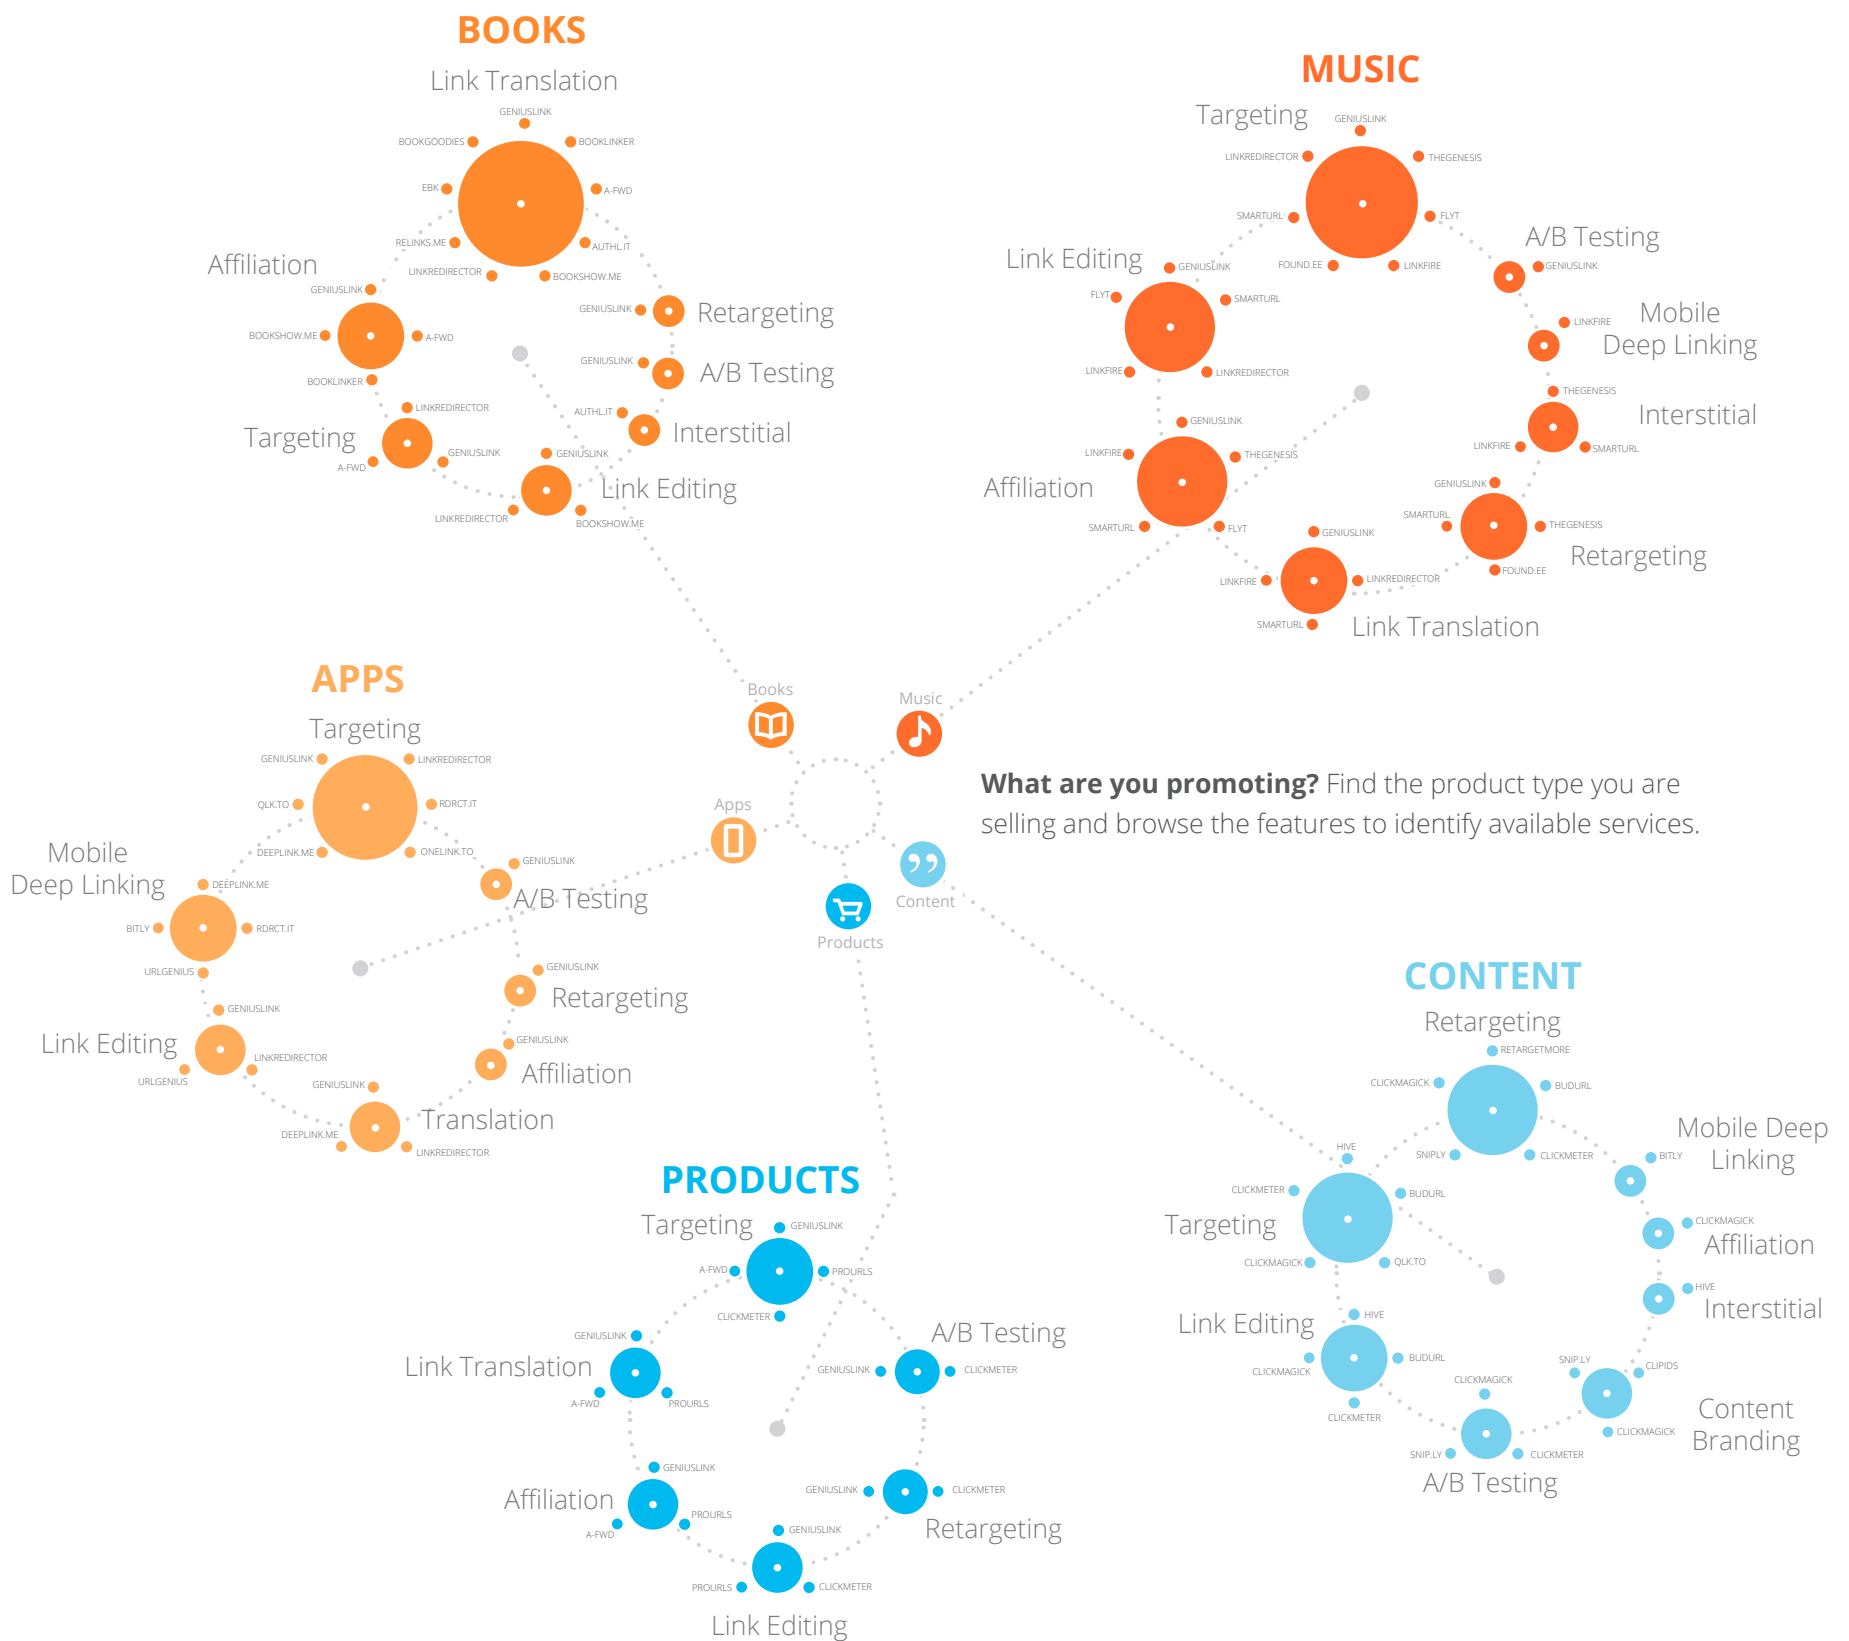

THE INTELLIGENT LINK LANDSCAPE

SERVICES BY PRODUCT FOCUS, FEATURES, AND VOLUME

SMARTURL

LINKFIRE

GENIUSLINK

SNIPLY

SERVICES BY VOLUME

Services by estimated link quantity.*

Music

Music

Music

Content

Music

Books

Music

Content

Apps

Content

Products

Books

Apps

SERVICE FOCUS

As described by each service's website, feature selection, and primary client use.

- AUTHL.IT
- URLGENIUS
- CLICKMETER
- BOOKSHOW.ME
- BOOKGOODIES
- DEEPLINK.ME
- Combined LinkRedirector, Relinks, A-Fwd, ProUrIs, Hive, Rdrc.it, TheGenesis, EBK, RetargetMore, Qlk.to